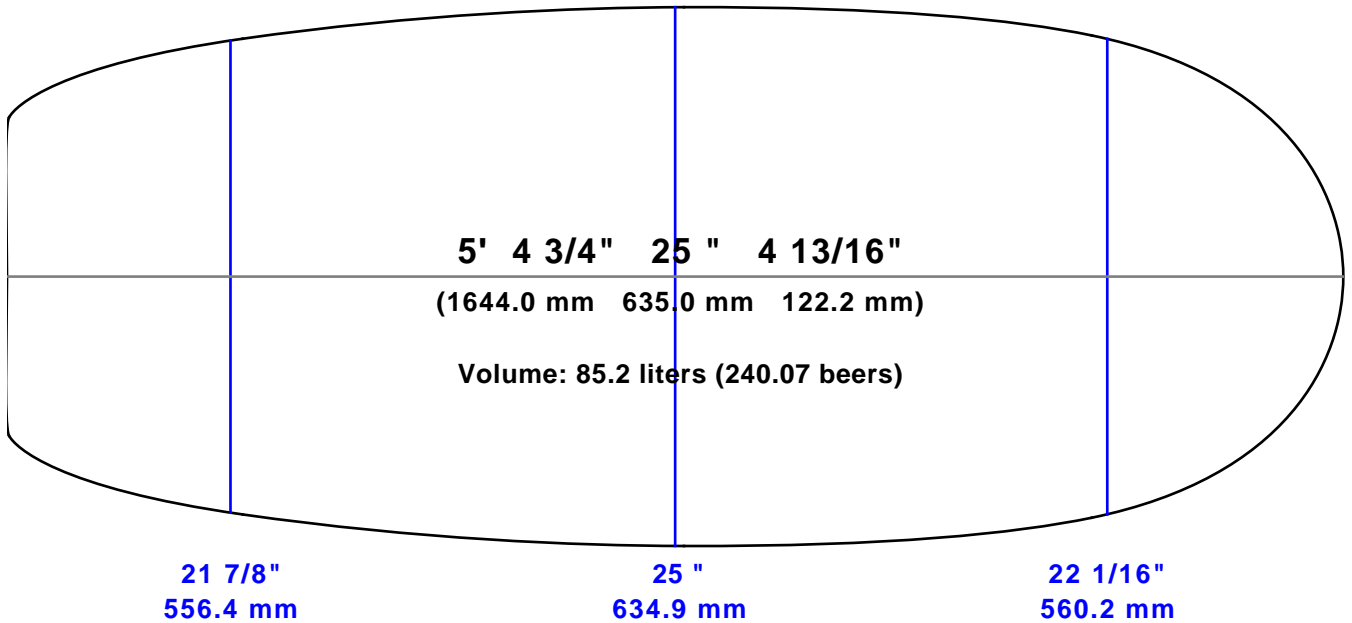

AKU SHAPER

Customer:

Date:

17 juin 2021

Length:

5' 4 3/4" (1644.0)

Width:

25 " (635.0)

Thickness:

4 13/16" (122.2)

Tail Stop:

0 " (0.0)

File: 5'2 WING 85 2022 2

Designed by: Renaud DEREBANK

Measurements are center, one foot in and one foot back, over curve.

Comments: