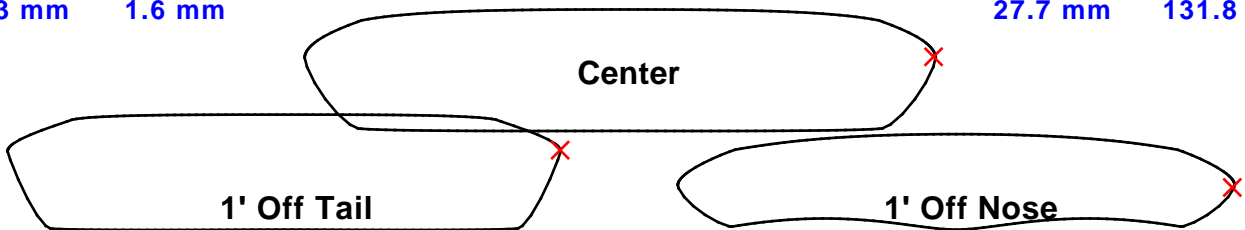

AKU SHAPER

Customer:

Date:

17 juin 2021

Length:

5' 4 3/4" (1644.0)

Width:

25 " (635.0)

Thickness:

4 13/16" (122.2)

Tail Stop:

0 " (0.0)

File: 5'2 WING 85 2022 2

Designed by: Renaud DEREBANK

Measurements are center, one foot in and one foot back, over curve.

Comments: