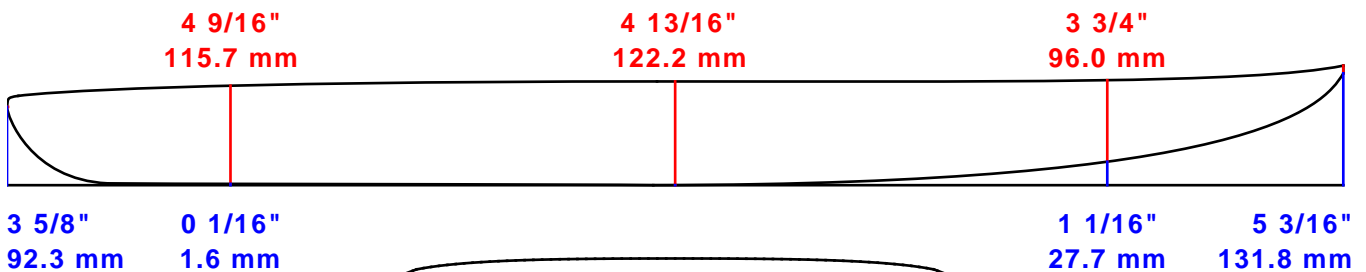

AKU SHAPER

Customer:

Date:

17 juin 2021

Length:

5' 4 3/4" (1644.0)

Width:

25 " (635.0)

Thickness:

4 13/16" (122.2)

Tail Stop:

0 " (0.0)

File: 5'2 WING 85 2022 2

Designed by: Renaud DEREBANK

Measurements are center, one foot in and one foot back, over curve.

Comments: